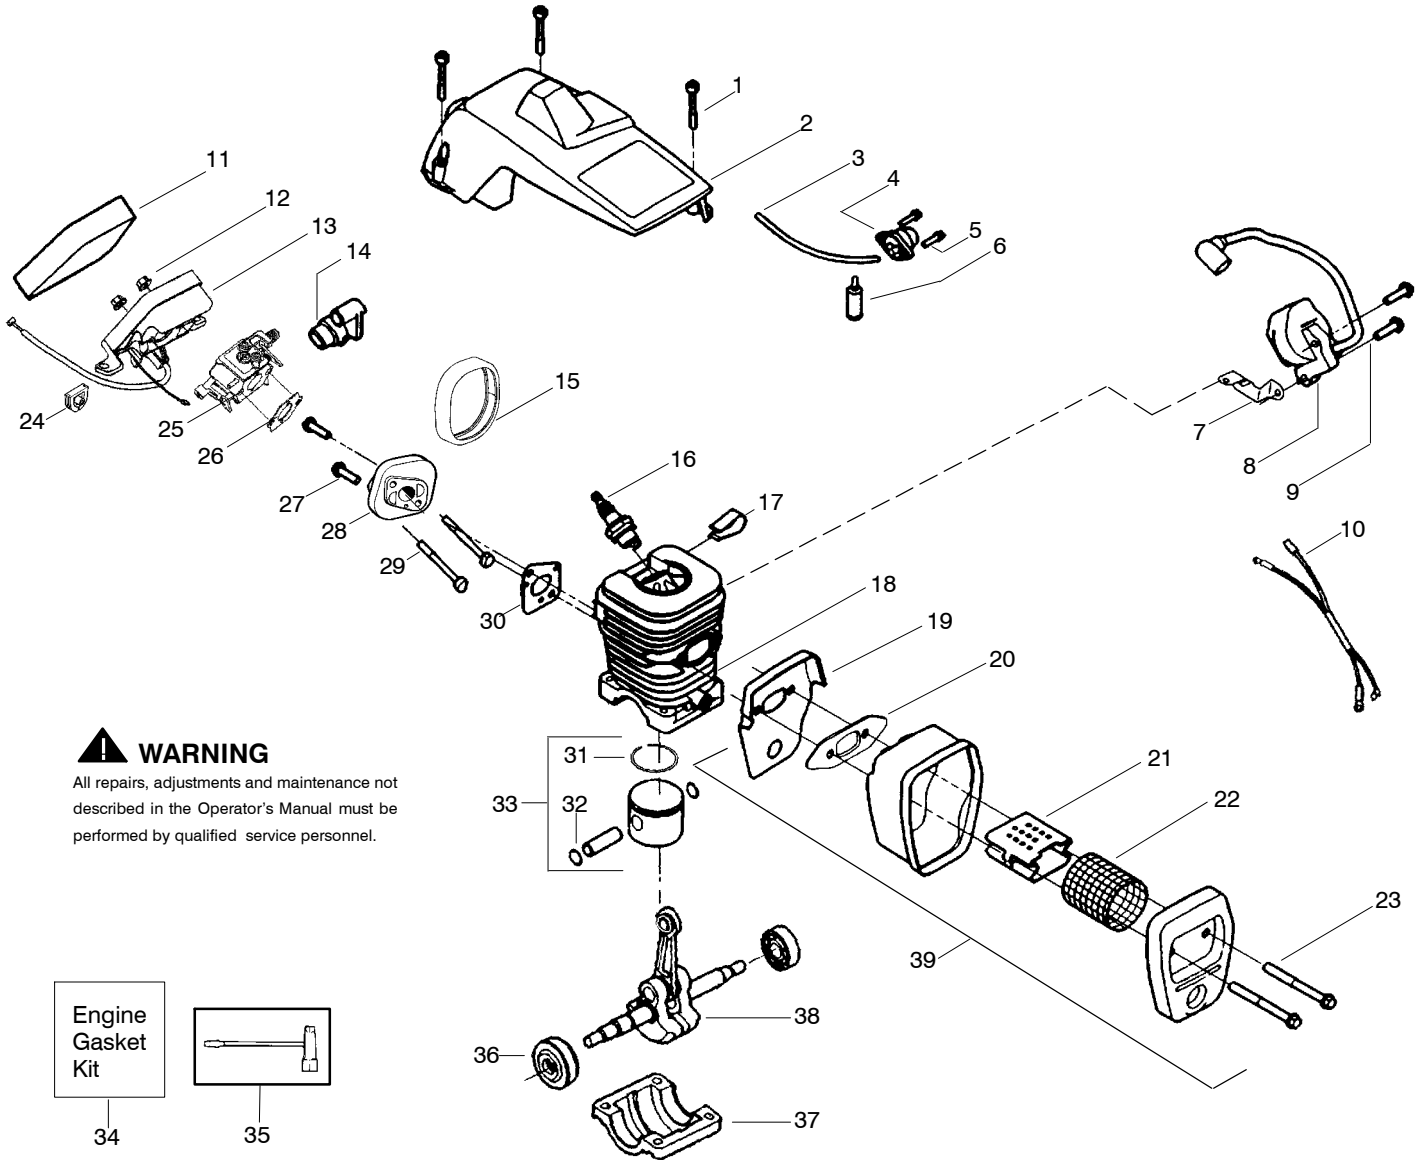

WARNING

All repairs, adjustments and maintenance not described in the Operator's Manual must be performed by qualified service personnel.

Ref.	Part No.	Description	Ref.	Part No.	Description	Ref.	Part No.	Description
1.	530016153	Screw	21.	530037813	Diffuser - Muffler	38.	530047062	Assy - Crankshaft
2.	530055709	Assy - Cylinder Shield	22.	530036103	Screen - Spark	39.	530047207	Assy - Muffler (Incl. 19,20,21,22,23)
3.	530069247	Kit - Fuel Line (Small)	23.	530016132	Bolt - Muffler			
4.	530071835	Kit - Air Purge (incl. #5)	24.	530047631	Grommet - Throttle Cable			
5.	530015780	Screw	25.	530071821	Kit - Carburetor (WT - 662)			
6.	530095646	Assy - Fuel Pick-up	26.	530069608	Gasket - Carb. (kit)			
7.	530047442	Strap - Ground	27.	530016386	Screw			Not Shown
8.	530039167	Ignition Module	28.	530049700	Carb. Adapter			
9.	530015814	Screw	29.	530016187	Screw			
10.	530057475	Assy - Wire Harness	30.	530069608	Gasket - Adaptor (kit)			
11.	530037793	Foam - Air Filter	31.	530037380	Ring - Piston		545154180	Manual (Euro 1)
12.	530016101	Nut	32.	530015697	Retainer - Piston Pin		545154181	(Euro 2)
13.	530057702	Assy - Air Box	33.	545081872	Kit - Piston (Incl. 31 & 32)		545154182	(Euro 3)
14.	530035526	Grommet - Carb Adjust	34.	530069608	Kit - Engine Gasket (Incl. 20, 26 & 30)		545154183	(Euro 4)
15.	530054144	Seal - Carb Adapter	35.	530031135	Scrench		545154184	(Euro 5)
16.	952030150	Spark Plug (RCJ - 7Y)	36.	530056363	Assy - Seal & Bearing		545154185	(Russian)
17.	530016136	Clip - High Tension Lead	37.	530037935	Cap - Crankcase		545154186	(Turkish)
18.	545122101	Cylinder					545003025	Decal - Warning
19.	530049870	Backplate - Muffler						
20.	530069608	Gasket - Muffler (kit)						

✓ = NEW PART NUMBER FOR THIS IPL

* = REFER TO THE SERVICE REFERENCE INDICATED FOR MORE INFORMATION. (LOCATED AT END OF IPL)